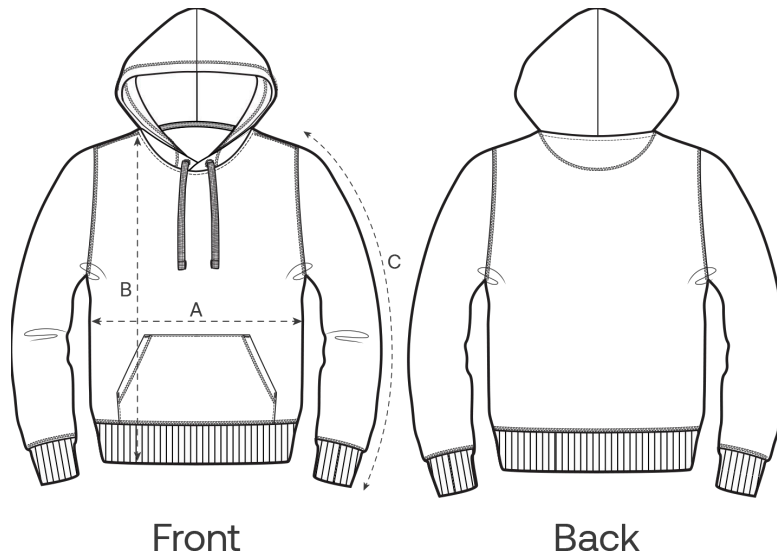

Whites

Colors

Essential Heathers

Größenführer

Front

Back

Measurement in cm	XXS	XS	S	M	L	XL	XXL	3XL	4XL	5XL
A - Half Chest	46	48	50	54	57	60	64	68	73	78
B - Body Length	59	62	66	70	72	74	76	78	80	81
C - Sleeve Length	56.5	58.5	63	65.5	67.5	68	68.5	68.5	68.5	68.5

Verpackung

Sizes	XXS	XS	S	M	L	XL	XXL	3XL	4XL	5XL
Pieces / bag	5	5	5	5	5	5	5	5	5	5
Pieces / box	10	20	20	20	20	20	20	10	10	10